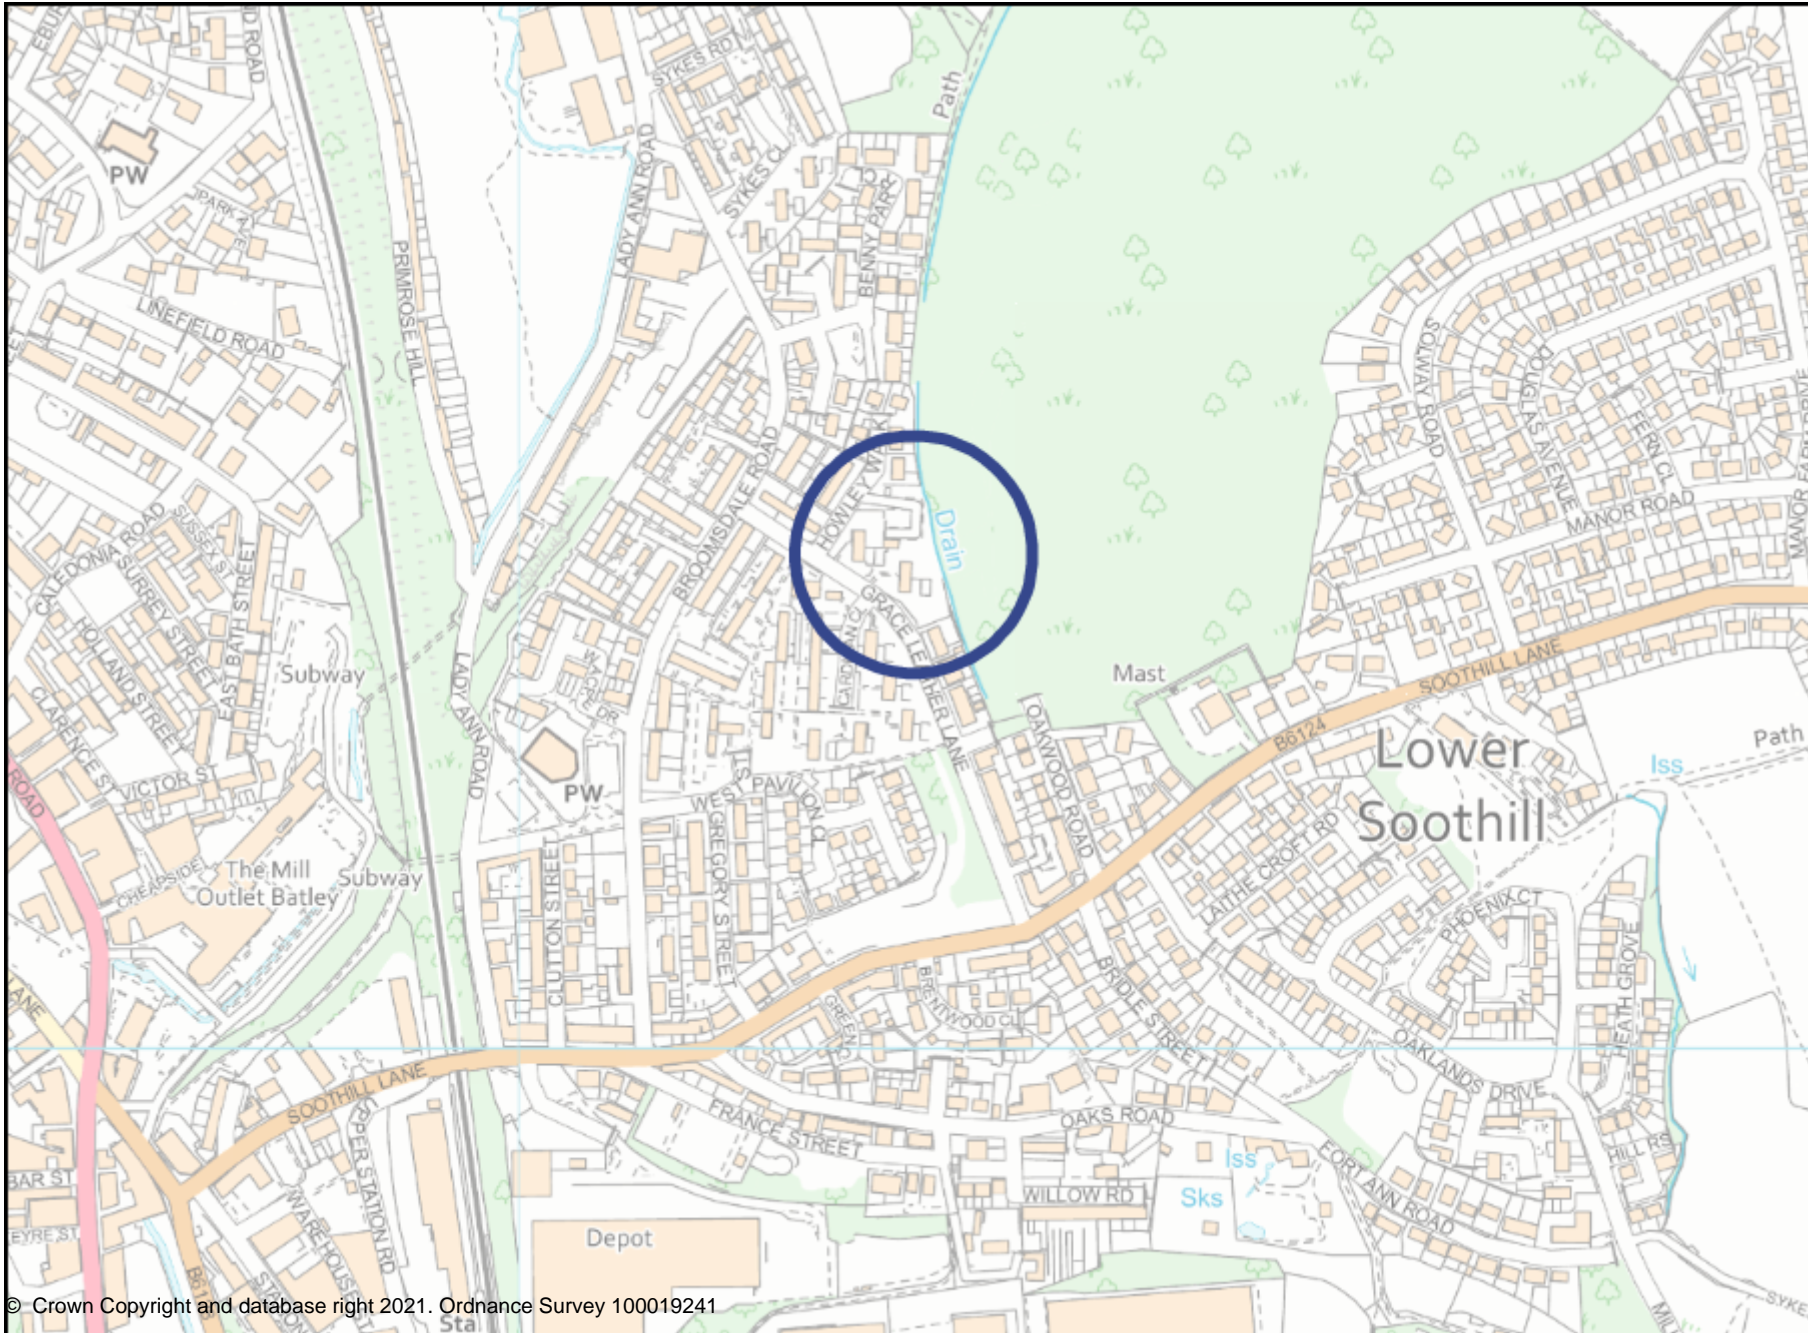

# App A - Location plan

**Kompass**  
Kirklees Mapping Service

Scale = 1:5000  
© Crown Copyright and  
database right 2020.  
Ordnance Survey  
100019241

maps@kirklees.gov.uk